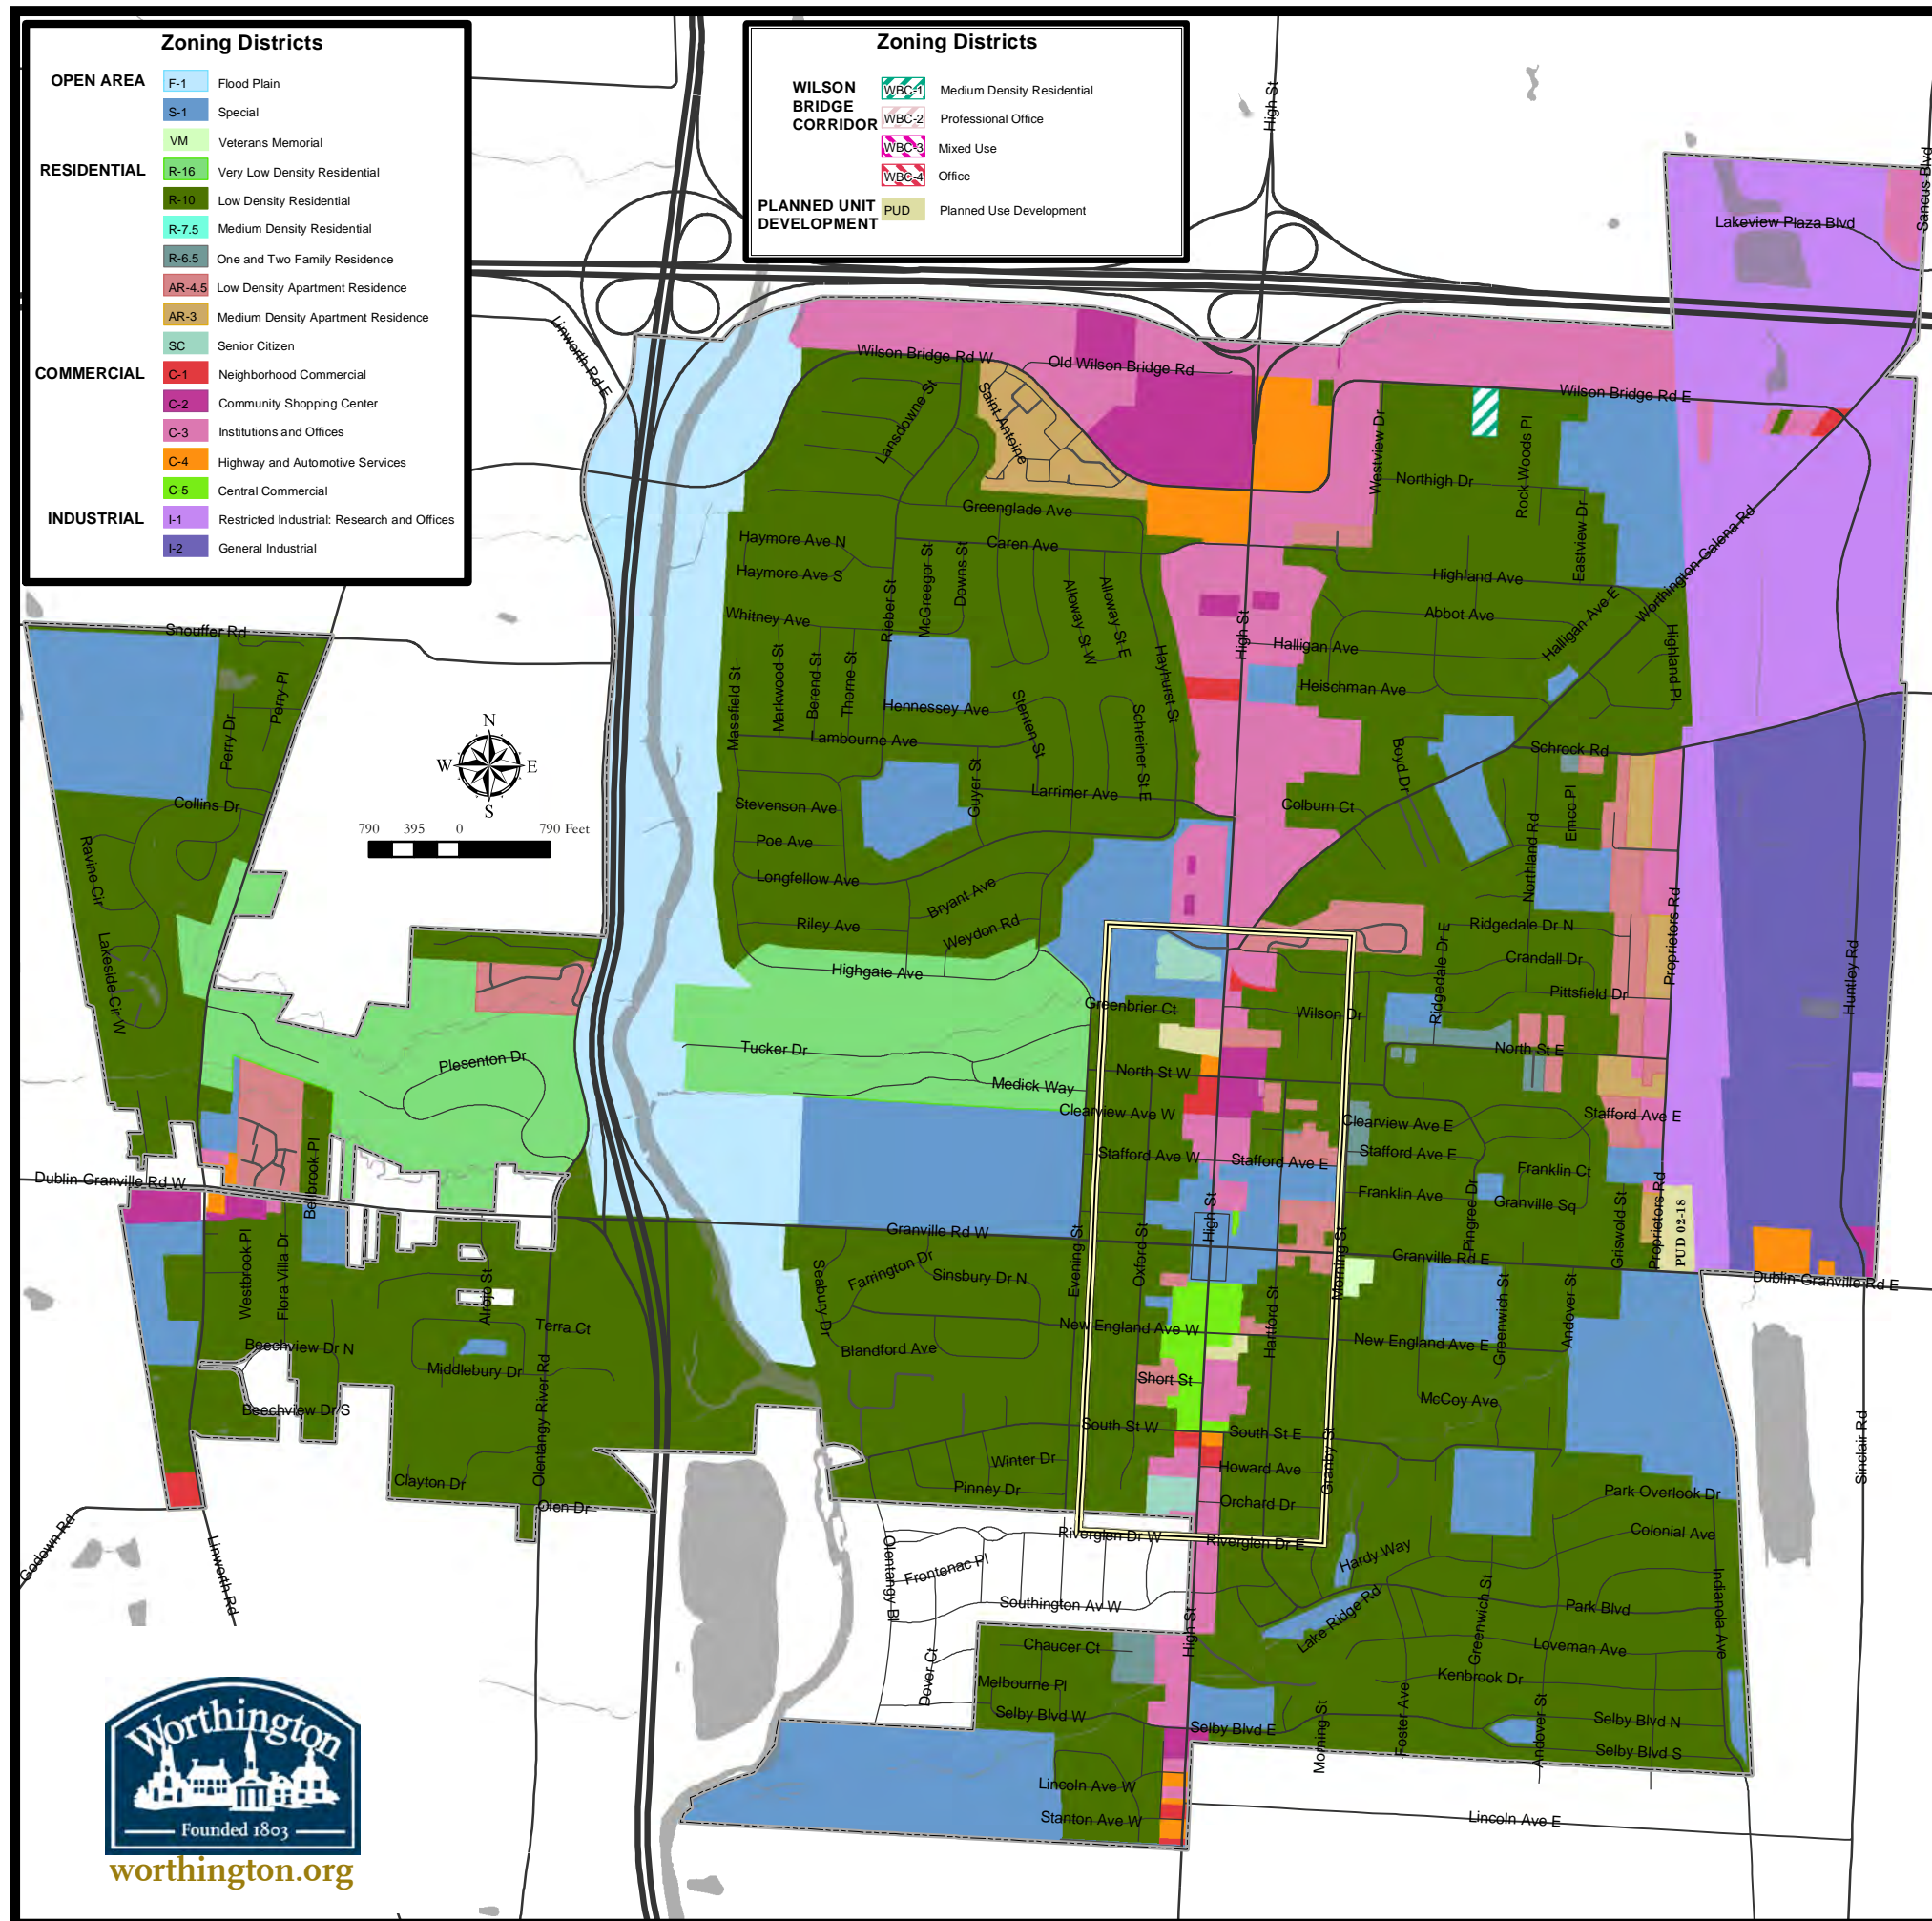

ZONING MAP CITY OF WORTHINGTON, OHIO

Inset Map

This is a reproducible version of the official zoning map located at the City of Worthington Municipal Building, 6550 N High St.

Last Updated: 3/19/2018 By: RJW
Date Produced: 5/14/2018