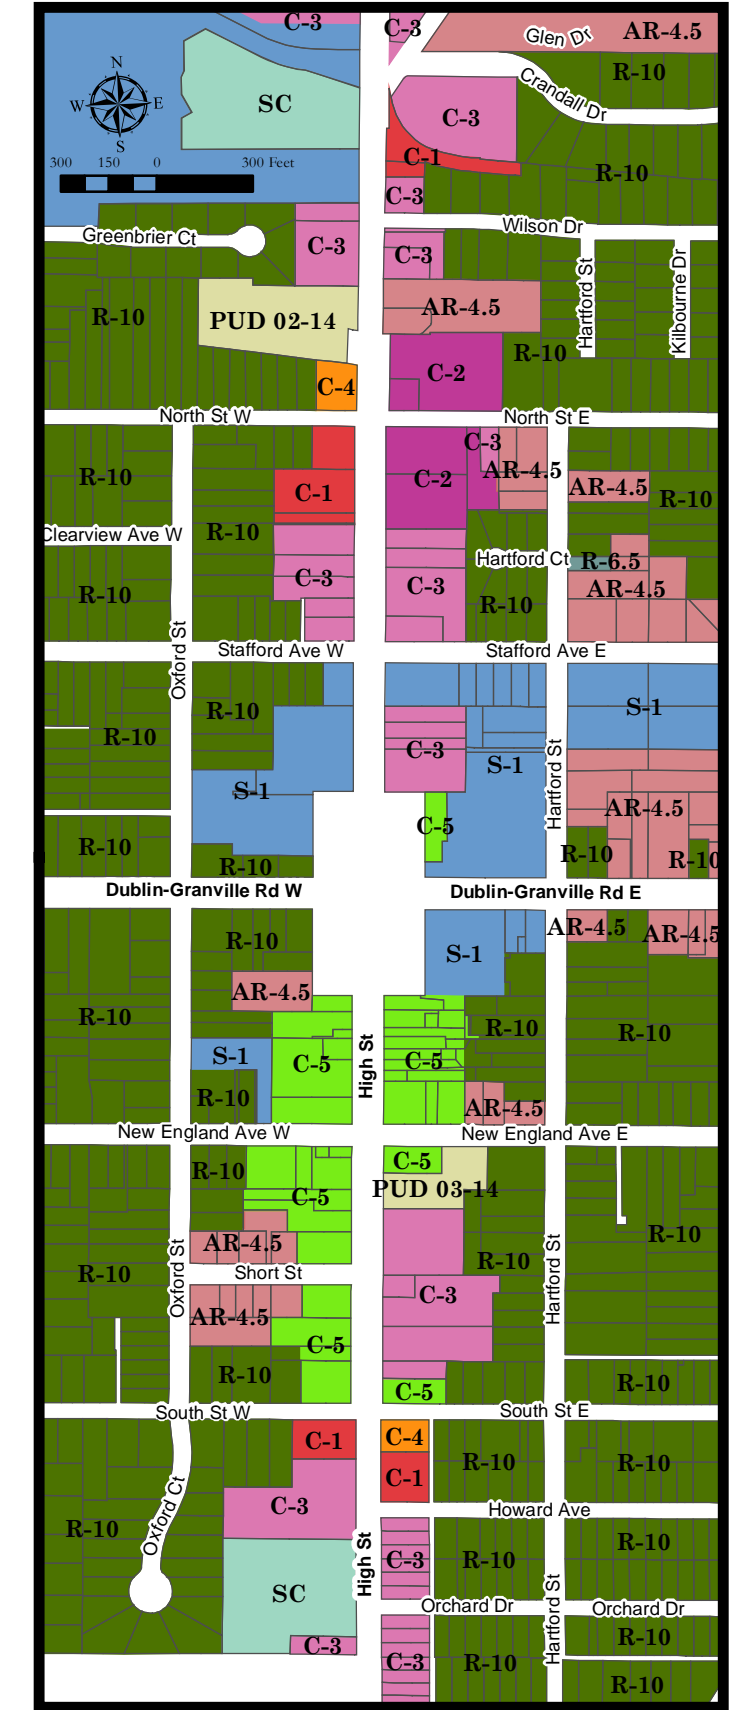

ZONING MAP CITY OF WORTHINGTON, OHIO

Inset Map

This is a reproducible version of the official zoning map located at the City of Worthington Municipal Building, 6550 N High St.

Last Updated: 3/19/2018 By: RJW
Date Produced: 5/14/2018